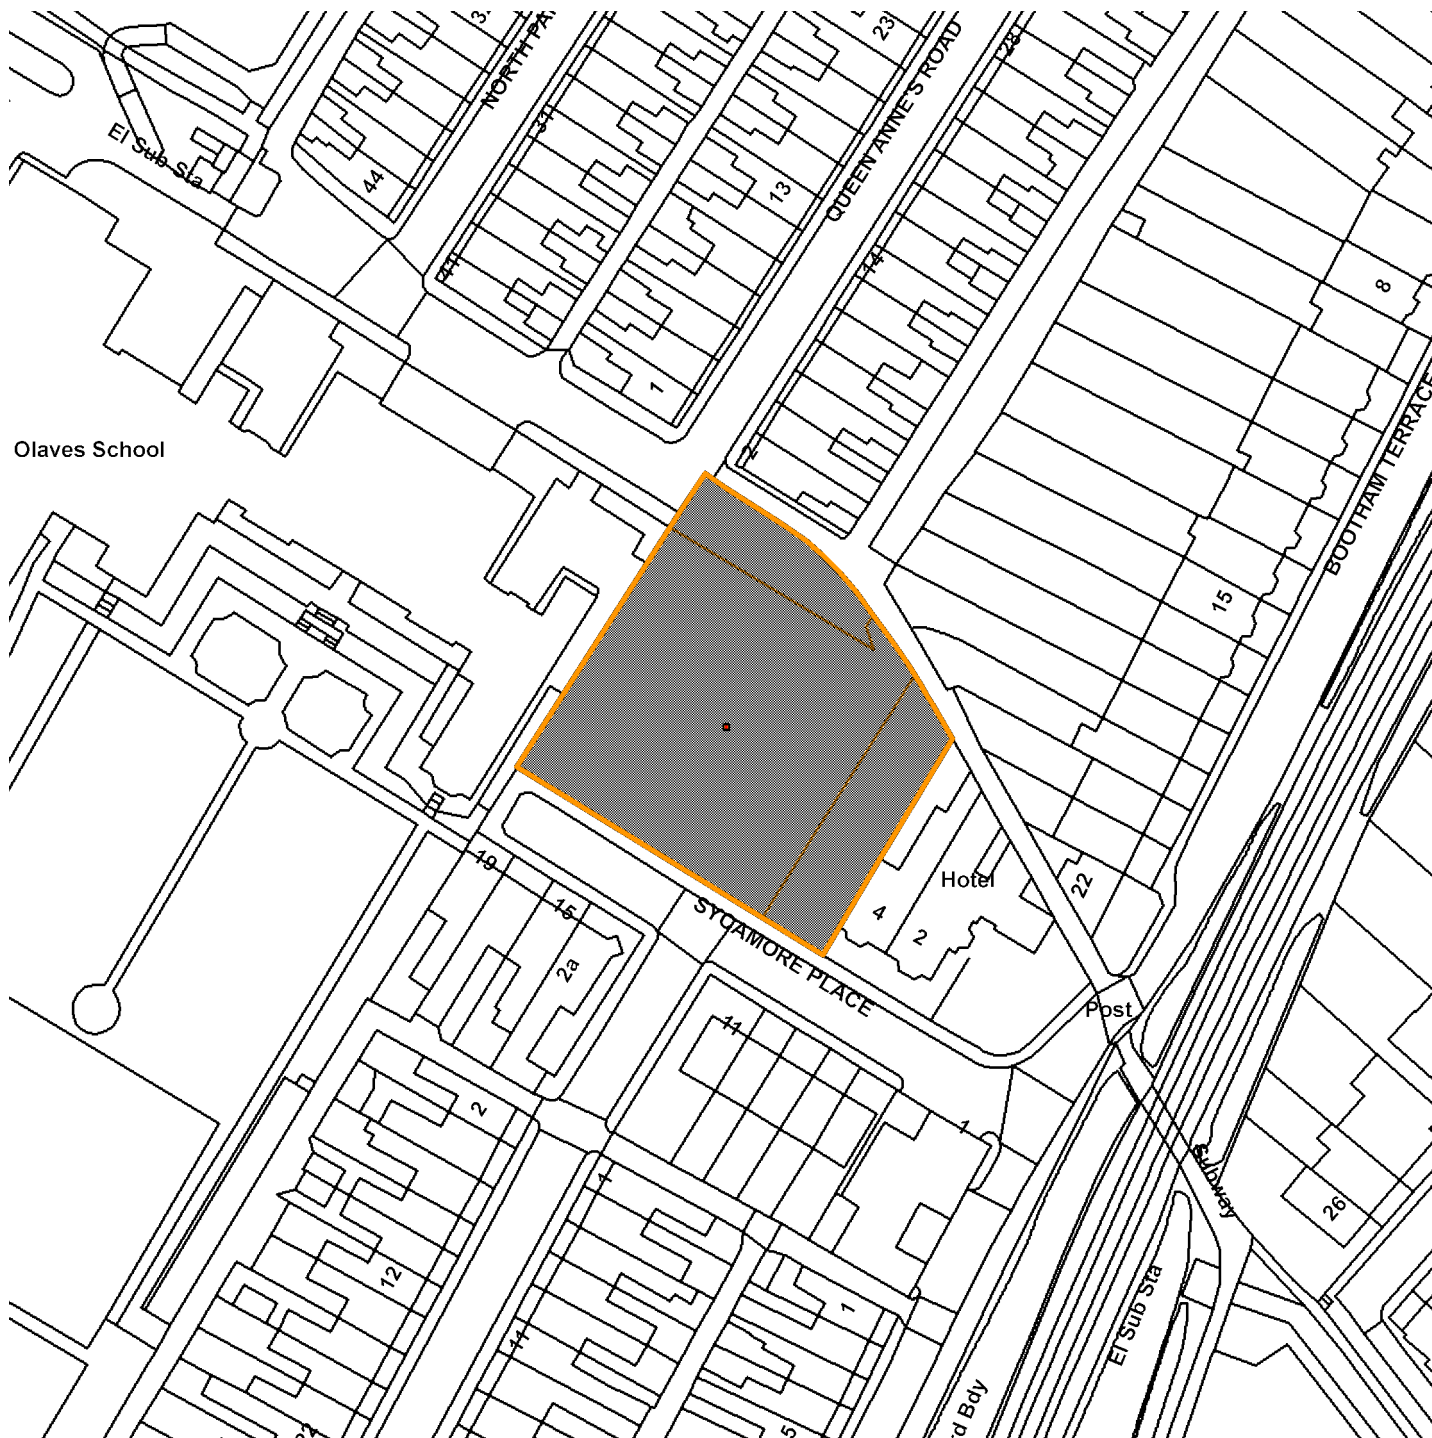

Bert Keech Bowling Club, Sycamore Place

13/03727/FUL

GIS by ESRI (UK)

Scale : 1:1059

Reproduced from the Ordnance Survey map with the permission of the Controller of Her Majesty's Stationery Office © Crown Copyright 2000.

Unauthorised reproduction infringes Crown Copyright and may lead to prosecution or civil proceedings.

Organisation	CYC
Department	Not Set
Comments	Site Plan
Date	22 December 2015
SLA Number	Not Set